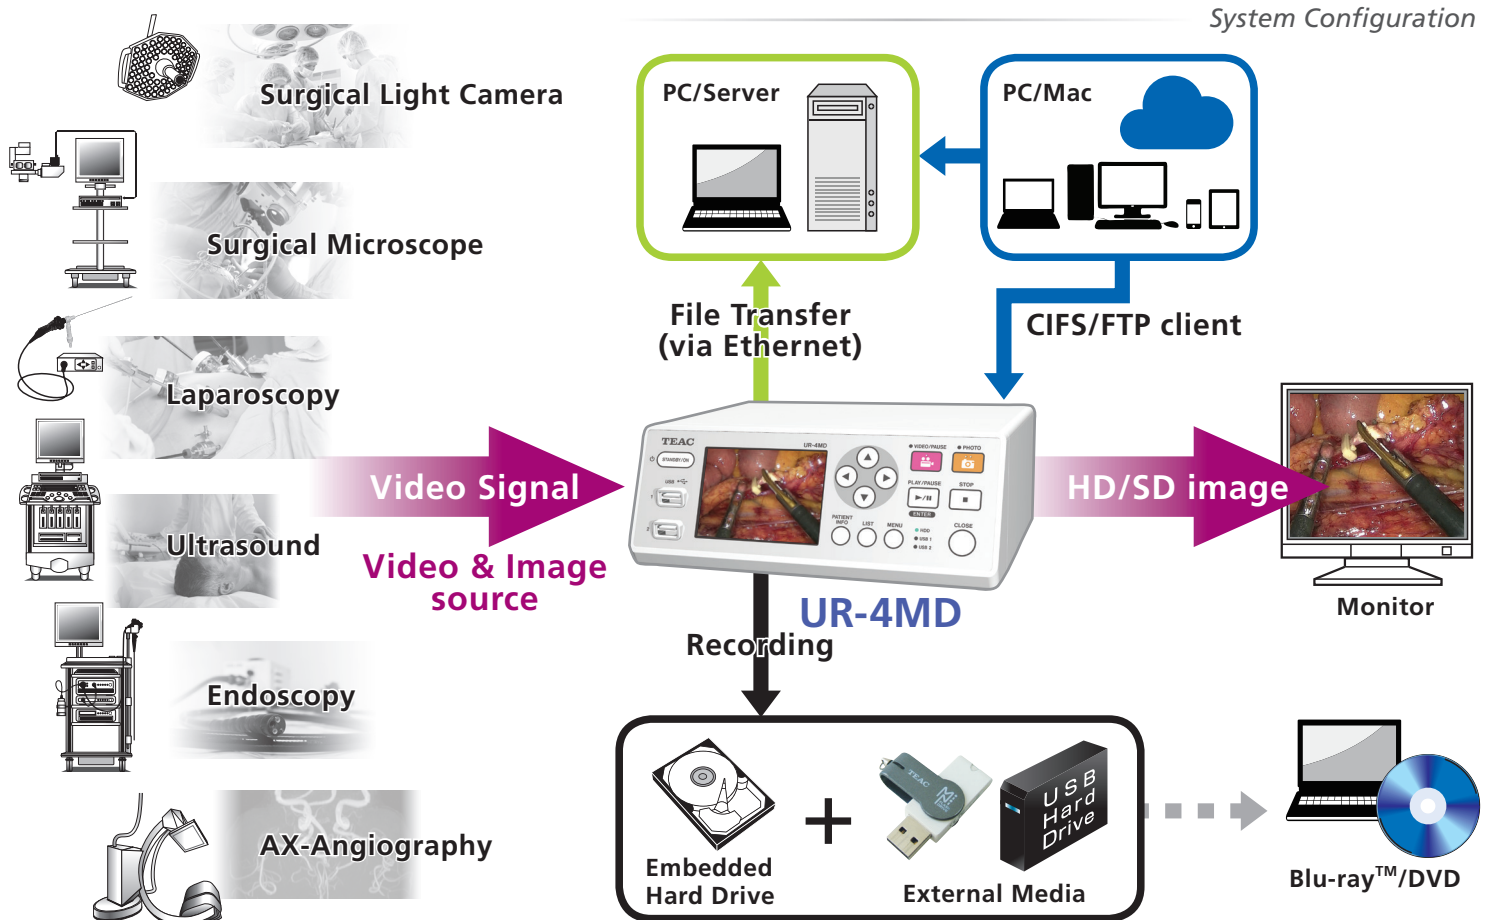

TEAC

It's never been so easy to capture Medical Imaging

- Full HD 1920 x 1080 video recording
- Extreme ease of use
- Advanced Fail-safe features
- 3.5" LCD monitor for Live View, Playback or GUI

UR-4MD is TEAC's latest high-definition medical video recorder designed for quick set up and ease of use, yet includes a robust list of features and capabilities. With auto sensing video connections and automatic video resolution detection, set up is quick and easy. The front control panel allows users to intuitively record videos and photos in crystal clear HD. A built in hard drive is included for reliable recording, data back-up and users can also simultaneously record to USB memory and USB hard drives to archive, share and play back on other devices and locations. UR-4MD is also Network capable.

UR-4MD

Features

- **Intuitive & Easy To Use**
- **Auto-sensing** detects I/O & Video Resolution " automatically "
- Wide range of **recording resolutions**
640x 480 ~ 1920x 1080 (30Hz/29.97Hz) : Undiluted recoding resolution
1920x 1200 (Resize to 1728x 1080) : Supported Input resolution
- **Multiple HD & SD inputs/outputs** (SDI, DVI-D, S-Video and Composite)
- **Simultaneous recording** to multiple media (up to 2 External USB drives & 1 Internal HD)
- **Networking** (FTP & CIFS) RJ45 10/100/1000 Ethernet
- **Command Control** via USB
- Remote control, Foot-switch, Card/Barcode reader and Keyboard (Optional)
- Compliance with **Medical Standards**

UR-4MD

Designed for the mission critical OR environment

- ✓ Fail-safe recording feature w/ the Internal Hard Drive for redundant data backup
- ✓ S.M.A.R.T. monitors/ reports Internal Hard Drive health (Self-Monitoring, Analysis and Reporting Technology)
- ✓ Safe auto-shutdown in case of power interruption